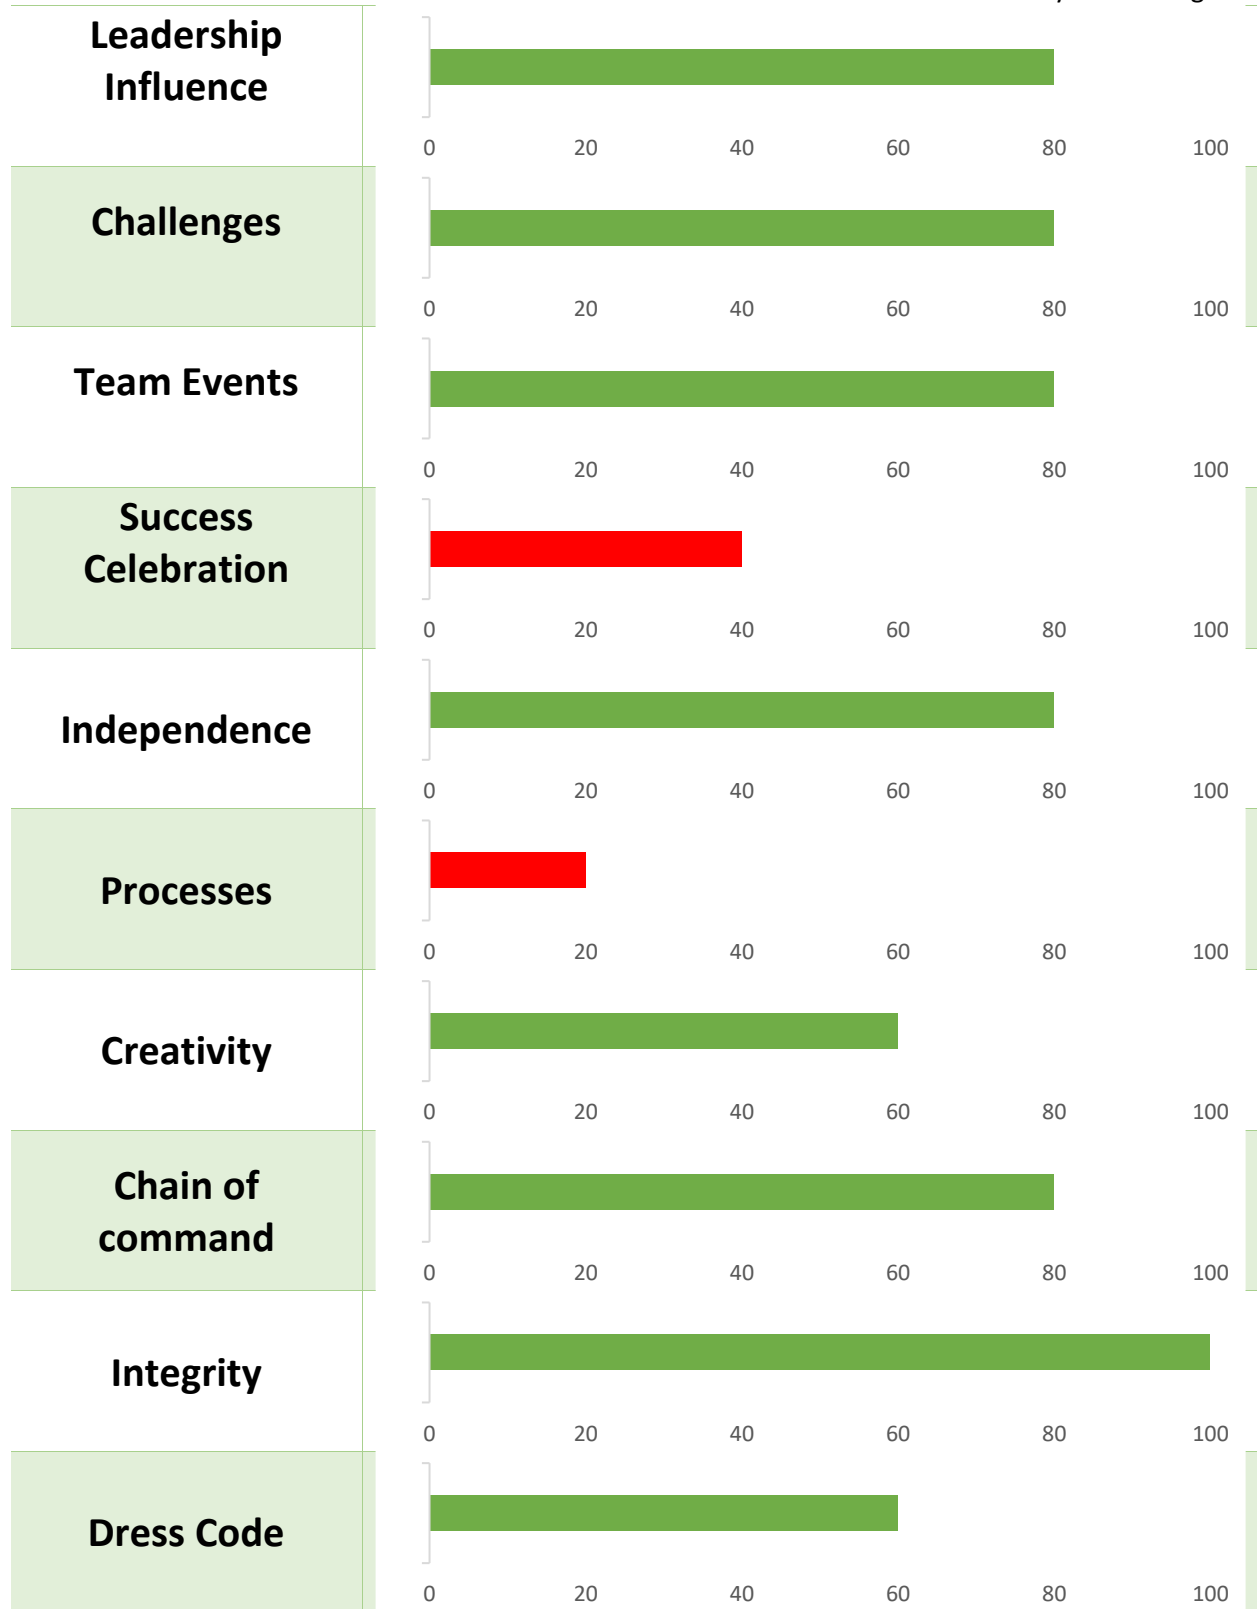

Rhoynar Staffing